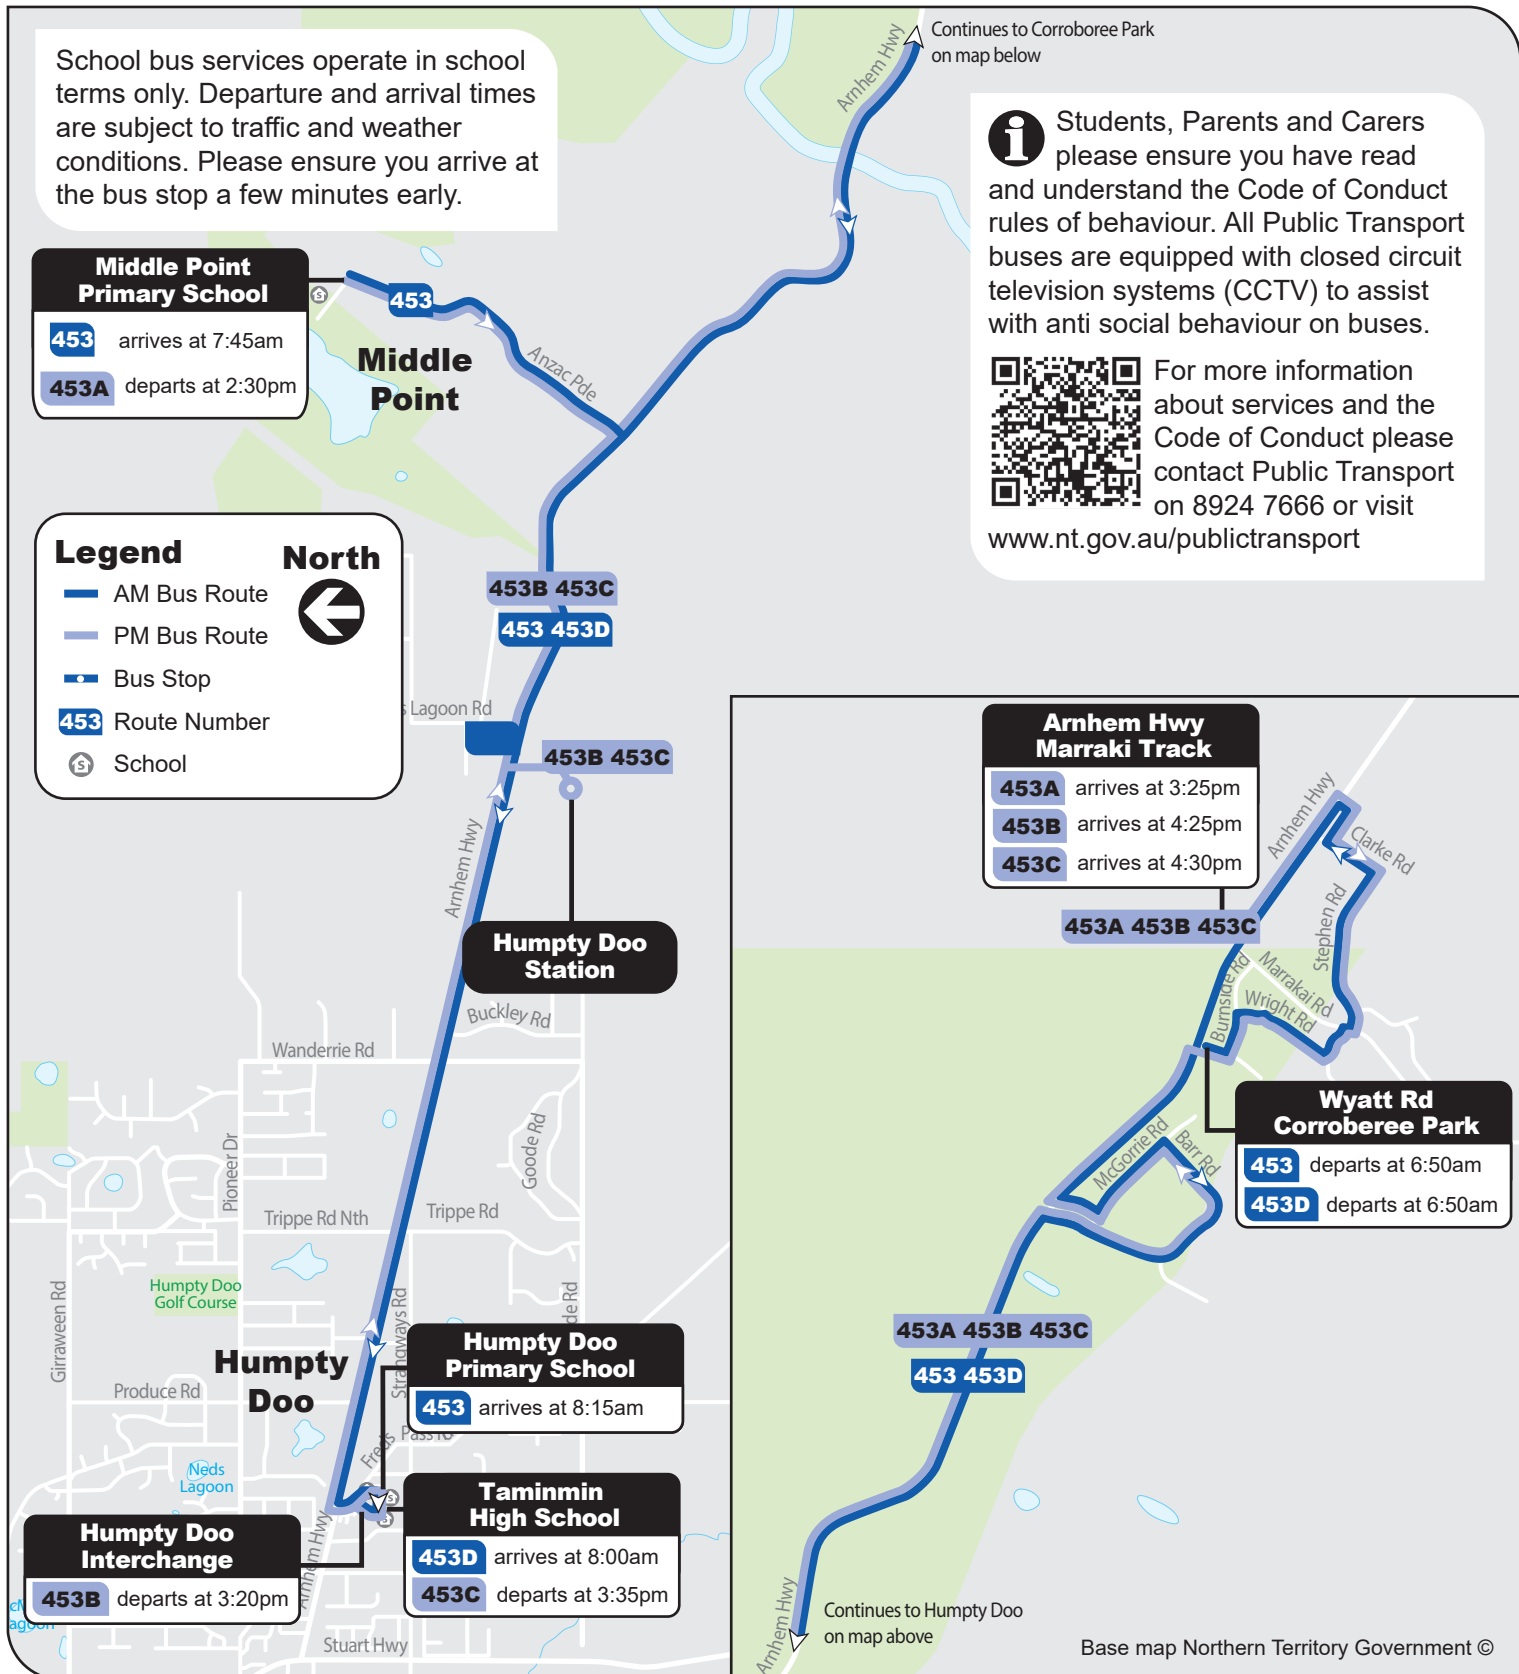

### PM Service

**453A** Middle Point Primary School to Corroboree Park

**453B** Humpty Doo Interchange to Corroboree Park

**453C** Taminmin High School to Corroboree Park

School bus services operate in school terms only. Departure and arrival times are subject to traffic and weather conditions. Please ensure you arrive at the bus stop a few minutes early.

For more information about services and the Code of Conduct please contact Public Transport on 8924 7666 or visit [www.nt.gov.au/publictransport](http://www.nt.gov.au/publictransport)

**Middle Point Primary School**  
**453** arrives at 7:45am  
**453A** departs at 2:30pm

**Legend**

- AM Bus Route
- PM Bus Route
- Bus Stop
- 453 Route Number
- School

**North**

**Arnhem Hwy Marraki Track**  
**453A** arrives at 3:25pm  
**453B** arrives at 4:25pm  
**453C** arrives at 4:30pm

**Humpty Doo Interchange**  
**453B** departs at 3:20pm